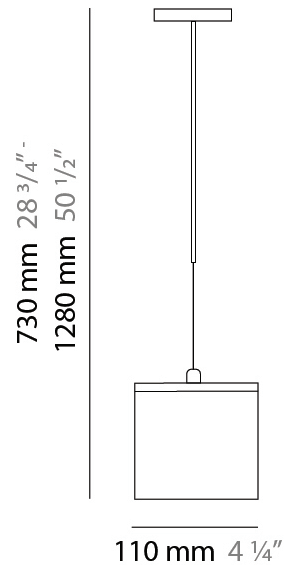

KUBIK SUSPENSION

D81433R9

base number

1. To build a product code in our configurator select the specify button on the base model # product page
2. To build a manual product code on this datasheet choose from the options listed below in blue font and add the suffix to the base model #

GENERAL

Series: Kubik
Brand: Panzeri
Division: Design
Mounting Type: Suspension
Mounting Location: Ceiling
Subcategory: Pendant

PHYSICAL

Shape: Square
Length (mm): 110
Length (in): 4 ⁵/₁₆
Width (mm): 110
Width (in): 4 ⁵/₁₆
Height (mm): 730
Height (in): 28 ³/₄
Max. Overall Height (mm): 1280
Max. Overall Height (in): 50 ³/₄
Light Distribution: Omnidirectional
Weight (kg): 1.76
Weight (lbs): 3.88
Diffuser: Matte White Blown Glass
Fixture Finish: WHI
Fixture Material: Metal

ELECTRICAL

Lamp Type: LED
Input Wattage (W): 9.5
Total Output Wattage (W): 8
Dimming: Non-Dimmable
Driver Included: Yes
Driver Location: Integrated
Driver Type: Constant Current - 120Vac
Driver Class: Class 2
Input Voltage (V): 120 - 277
Constant Current (MA): 500
Upon Request: (Not included - see components) Remote: 0-10Vdc dimming / Phase dimming @120Vac only / Non-dimming 120/277Vac

LED

Color Temperature (°K): 3000
Max. Delivered Lumen (lm): 532
Nominal Lumen (lm): 861
CRI: >90 CRI
Lamp Life (hrs): 60000

OPTICAL

RATINGS AND CERTIFICATIONS

Certified By: Certified for North American Standards
IP rating: IP40

PROJECT
TYPE
SPECIFIER
QUANTITY
DATE