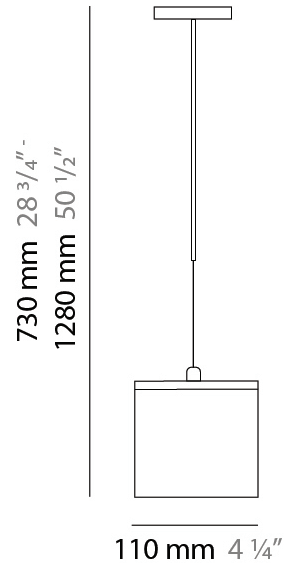

GENERAL

Series: Kubik
 Brand: Panzeri
 Division: Design
 Mounting Type: Suspension
 Mounting Location: Ceiling
 Subcategory: Pendant

PHYSICAL

Shape: Square
 Length (mm): 110
 Length (in): 4 ⁵/₁₆
 Width (mm): 110
 Width (in): 4 ⁵/₁₆
 Height (mm): 730
 Height (in): 28 ³/₄
 Max. Overall Height (mm): 1283
 Max. Overall Height (in): 50 ¹/₂
 Light Distribution: Omnidirectional
 Weight (kg): 1.56
 Weight (lbs): 3.43
 Diffuser: Matte White Blown Glass
 Fixture Finish: WHI
 Fixture Material: Metal

LED

Number of LEDs: 1
 Color Temperature (°K): 3000
 Max. Delivered Lumen (lm): 1080
 CRI: >80 CRI
 Lamp Life (hrs): 60000

OPTICAL

RATINGS AND CERTIFICATIONS

Certified By: Certified for North American Standards
 IP rating: IP40

GENERAL

Series: Kubik
 Brand: Panzeri
 Division: Design
 Mounting Type: Suspension
 Mounting Location: Ceiling
 Subcategory: Pendant

PHYSICAL

Shape: Square
 Length (mm): 110
 Length (in): 4 ⁵/₁₆
 Width (mm): 110
 Width (in): 4 ⁵/₁₆
 Height (mm): 730
 Height (in): 28 ³/₄
 Max. Overall Height (mm): 1280
 Max. Overall Height (in): 50 ³/₄
 Light Distribution: Omnidirectional
 Weight (kg): 1.76
 Weight (lbs): 3.88
 Diffuser: Matte White Blown Glass
 Fixture Finish: WHI
 Fixture Material: Metal

GENERAL

Series: Kubik
 Brand: Panzeri
 Division: Design
 Mounting Type: Suspension
 Mounting Location: Ceiling
 Subcategory: Pendant

PHYSICAL

Shape: Square
 Length (mm): 140
 Length (in): 5 ½
 Width (mm): 140
 Width (in): 5 ½
 Height (mm): 760
 Height (in): 29 15/16
 Max. Overall Height (mm): 1283
 Max. Overall Height (in): 50 ½
 Light Distribution: Omnidirectional
 Weight (kg): 2.56
 Weight (lbs): 5.64
 Diffuser: Matte White Blown Glass
 Fixture Finish: WHI
 Fixture Material: Metal