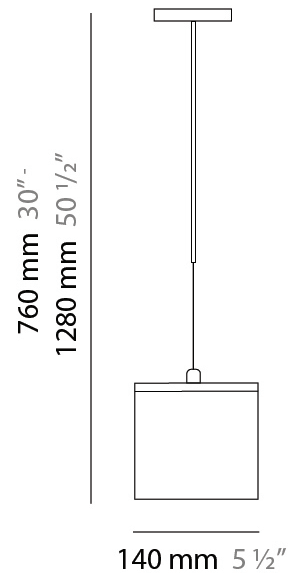

KUBIK SUSPENSION

D81434R9

base number

1. To build a product code in our configurator select the specify button on the base model # product page
2. To build a manual product code on this datasheet choose from the options listed below in blue font and add the suffix to the base model #

GENERAL

Series: Kubik
Brand: Panzeri
Division: Design
Mounting Type: Suspension
Mounting Location: Ceiling
Subcategory: Pendant

PHYSICAL

Shape: Square
Length (mm): 140
Length (in): 5 ½
Width (mm): 140
Width (in): 5 ½
Height (mm): 760
Height (in): 29 15/16
Max. Overall Height (mm): 1283
Max. Overall Height (in): 50 ½
Light Distribution: Omnidirectional
Weight (kg): 2.56
Weight (lbs): 5.64
Diffuser: Matte White Blown Glass
Fixture Finish: WHI
Fixture Material: Metal

ELECTRICAL

Lamp Type: LED
Input Wattage (W): 13
Total Output Wattage (W): 12
Dimming: Non-Dimmable
Driver Included: Yes
Driver Location: Integrated
Driver Type: Constant Current - 120Vac
Driver Class: Class 2
Input Voltage (V): 120 - 277
Constant Current (MA): 700
Upon Request: (Not included - see components) Remote: 0-10Vdc dimming / Phase dimming @120Vac only / Non-dimming 120/277Vac

LED

Number of LEDs: 1
Color Temperature (°K): 3000
Max. Delivered Lumen (lm): 758
Nominal Lumen (lm): 1160
CRI: >90 CRI
Lamp Life (hrs): 60000

OPTICAL

RATINGS AND CERTIFICATIONS

Certified By: Certified for North American Standards
IP rating: IP40

PROJECT	
TYPE	
SPECIFIER	
QUANTITY	
DATE