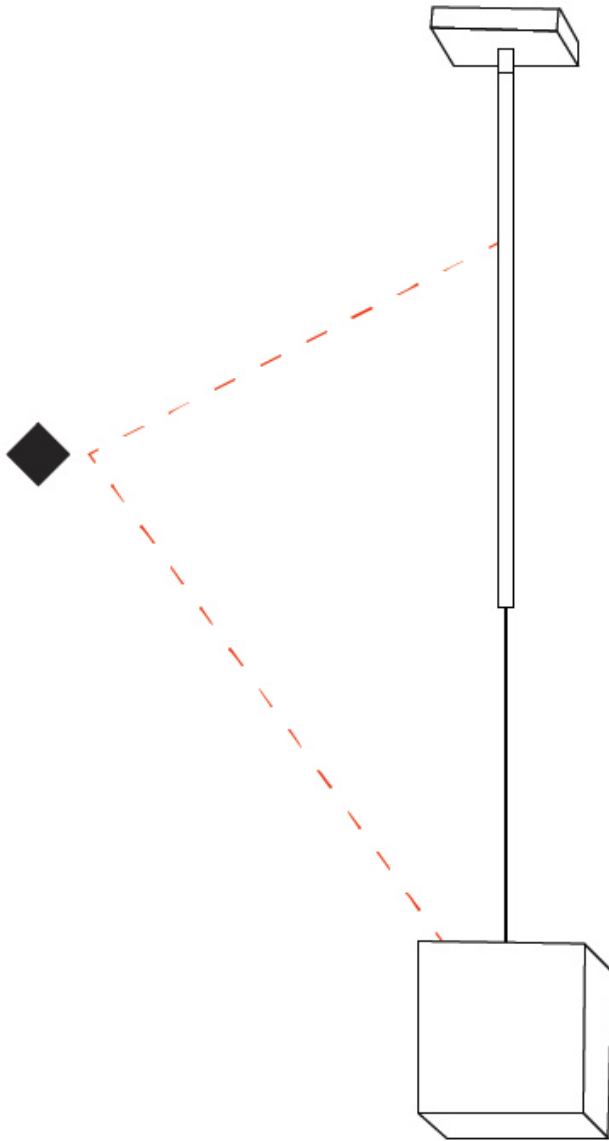

PROJECT

TYPE

SPECIFIER

QUANTITY

DATE