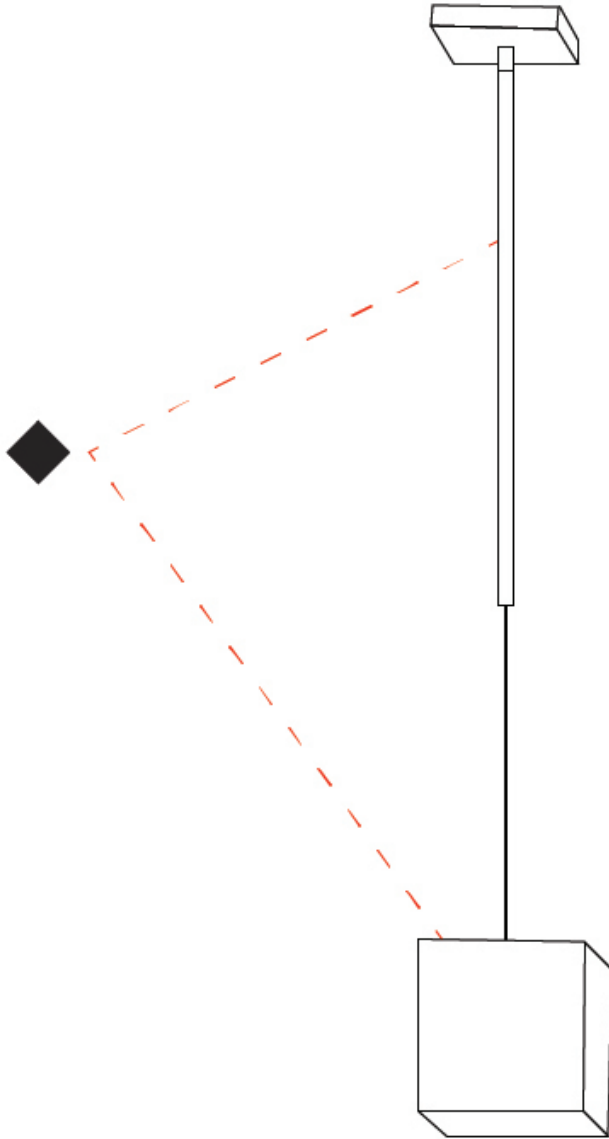

KUBIK SUSPENSION

D81434R9

PROJECT

TYPE

SPECIFIER

QUANTITY

DATE

D